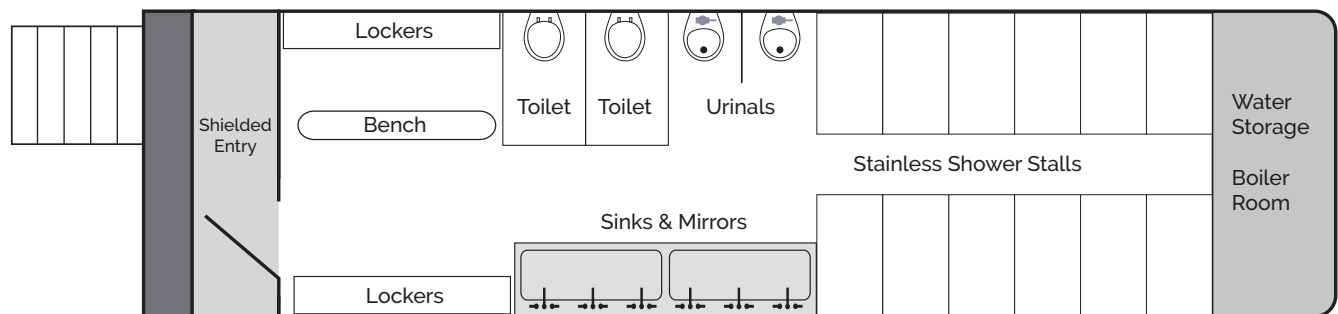

View of the 32 half-locker layout

View of the sinks and mirrors

View of the shower area

FEATURES & SPECIFICATIONS

- Eight to twelve private shower stalls with curtain closures
- 30 to 32 half-lockers with bench
- Six sinks with mirrors
- Heating and air-conditioning
- Urinals and private restroom stalls
- Propane-fired water heater system for an endless supply of hot water

STORAGE

750-gallon freshwater tank

STORAGE

1,500-gallon black-water tank

LOCKERS

30-32 half-lockers
8-12 showers

DIAGRAM

Main Trailer: 8-foot x 53-foot