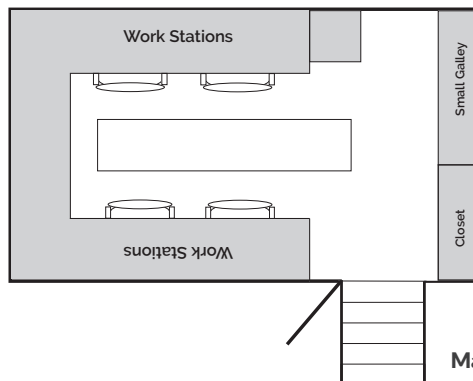

View of work stations

View of small kitchenette

View of whiteboard and safe

## FEATURES & SPECIFICATIONS

- 4 person workspace for briefings & operations
- White board
- Scanner, fax machine and color copier
- Multiple storage cabinets for office supplies
- Kitchenette with fridge and microwave
- Digital weather station
- Perimeter lighting
- Exterior intercom system
- Large windows for wide range of view
- 15000 BTU with heat pump

#### ELECTRIC REQUIREMENTS

(2) 120 VAC 20A  
*Optional onboard generator*

HVAC

Dual AC units

OPERATING TEMPERATURE

-20° to 120°F  
-29° to 49°C

DIAGRAM

Main Trailer: 8.5-foot x 24-foot