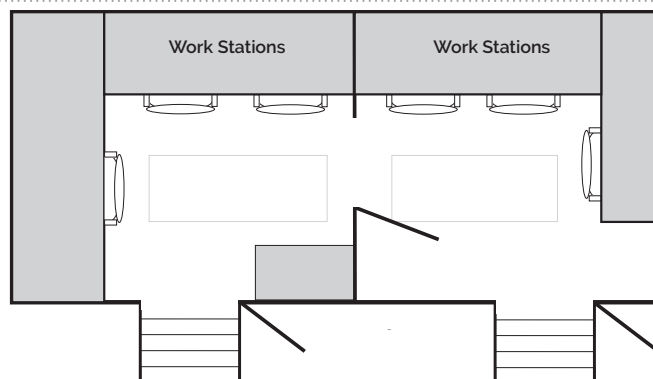

## FEATURES & SPECIFICATIONS

- 2 room, 6 person workspace for briefings & operations
- White and cork boards
- Color copier, scanner, fax machine
- Multiple storage cabinets for office supplies
- Kitchenette with fridge, microwave, and coffee maker
- Digital weather station
- Perimeter lighting
- Exterior intercom system
- Large windows for wide range of view
- Walk-up sliding windows for two-way communication
- 15000 BTU with heat pump

#### ELECTRIC REQUIREMENTS

(2) 120 VAC 20A  
*Optional onboard generator*

HVAC

Dual AC units

OPERATING TEMPERATURE

-20° to 120°F  
-29° to 49°C

DIAGRAM

Main Trailer: 8.5-foot x 32-foot