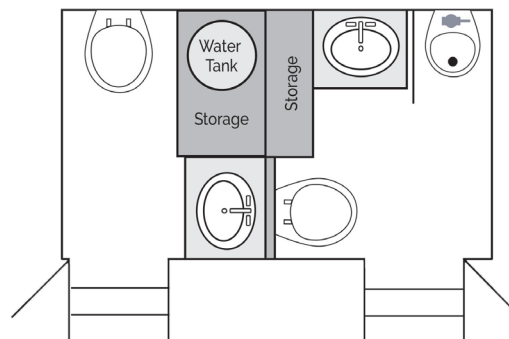

View of sink

View of mirror and vanity lighting

Interior view of the restroom

FEATURES & SPECIFICATIONS

- Two separate sides with flushing toilets
- Heating or air conditioning available
- Lighted vanity with mirrors
- Chrome faucets
- Lighted exterior occupied signs and LED lights
- On-demand water pump

STORAGE

78-gallon freshwater tank

STORAGE

200-gallon black-water tank

BATHROOMS

1 urinal with 1 stall
 1 private stall

• Additional winterization fees dependent on time of year and location

DIAGRAM

Main Trailer: 6-foot x 8-foot