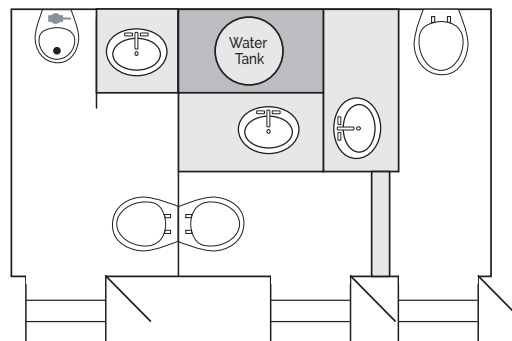

Interior view of the Men's side

Interior view of the Women's side

Detailed view of the chrome faucets

FEATURES & SPECIFICATIONS

- Private entrances to three separate rooms
- Heating or air conditioning available
- Lighted vanity with mirrors
- Chrome faucets and stainless bowls
- Lighted exterior occupied signs and LED lights
- Framed, safety-backed glass mirror
- On-demand water pump

STORAGE

150-gallon freshwater tank

STORAGE

460-gallon black-water tank

BATHROOMS

1 urinal with 1 stall
2 private stalls

• *Additional winterization fees dependent on time of year and location*

DIAGRAM