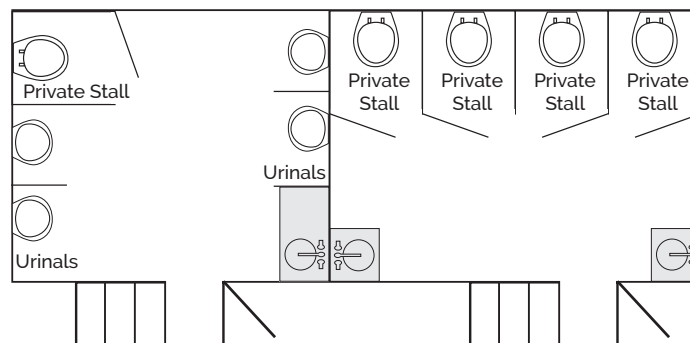

Interior view Women's private stall

Interior view of the Men's side

Sink view of the Women's side

FEATURES & SPECIFICATIONS

- Two separate sides with flushing toilets
- Heating or air conditioning available
- Lighted vanity with mirrors
- Chrome faucets
- Lighted exterior occupied signs and LED lights

STORAGE

200-gallon black-water tank

BATHROOMS

4 urinals, 1 stall (side A)
 4 stalls (side B)

• Additional winterization fees dependent on time of year and location

DIAGRAM

Main Trailer: 8-foot x 20-foot

Connect with us