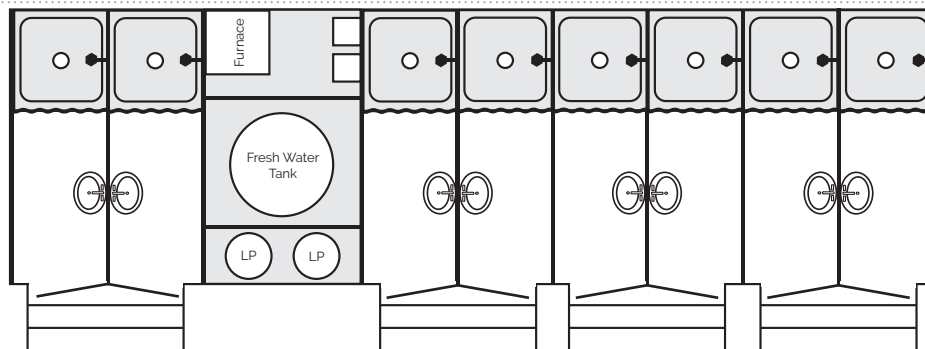

#### STORAGE

970-gallon gray-water tank

#### SHOWERS

8 private shower stalls

DIAGRAM

Main Trailer: 8-foot x 28-foot