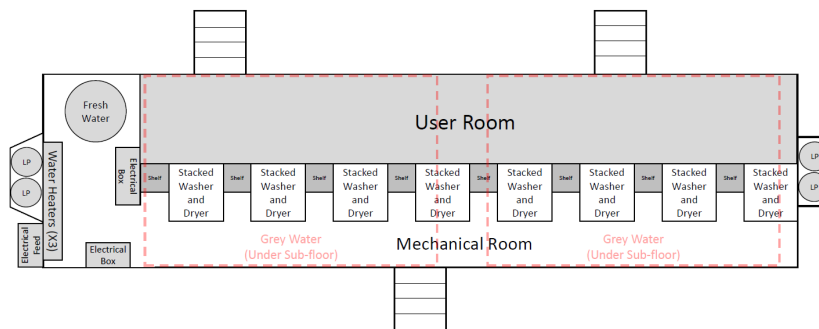

310-gallon fresh water storage

STORAGE

1,340-gallon gray water storage

WATER HEATER

On-demand, propane fired heater

* Additional winterization fees dependent on time of year and location

DIAGRAM

Main Trailer: 8-foot x 32-foot