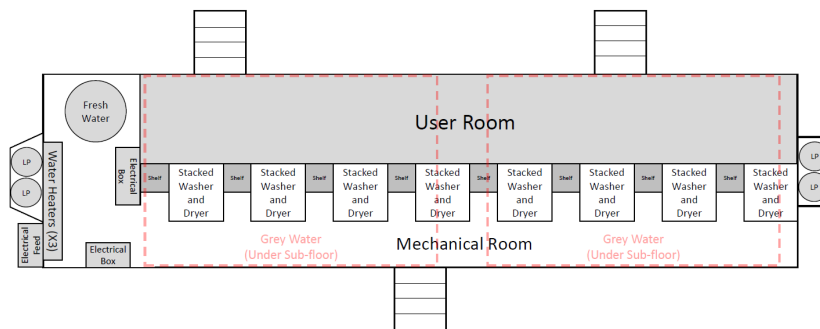

View of an open dryer

View of the interior

Detail of the washer unit

FEATURES & SPECIFICATIONS

- Eight stacked LG Platinum washers and dryers
- 22.5-pound washing and drying capacity
- Stainless-steel trim
- Three tier shelving for personal storage
- Ceramic coated luxury vinyl plank flooring
- Waterproof, fluorescent lighting with battery backup
- Two-tone FRP wall covering
- On-board fresh and gray water storage
- Optional winterization package
- Vending option available upon request

310-gallon fresh water storage

STORAGE

1,340-gallon gray water storage

WATER HEATER

On-demand, propane fired heater

* Additional winterization fees dependent on time of year and location

DIAGRAM

Main Trailer: 8-foot x 32-foot