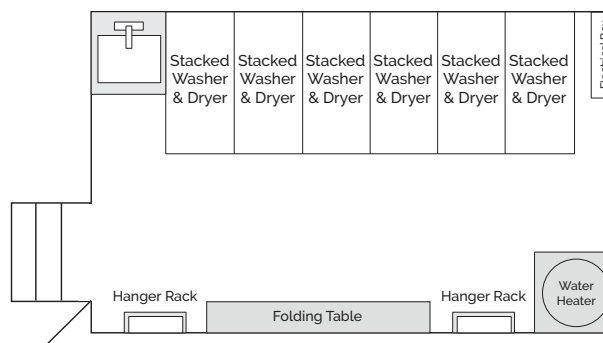

View of the sink, washers, and dryers

View of the folding shelves and washers

Detail of the washer unit

FEATURES & SPECIFICATIONS

- Six stacked 18-pound Speed Queen washers and dryers
- Stainless-steel trim
- Utility sink for soaking or hand washing
- Shelf for folding
- Rubber non-skid flooring
- Waterproof, fluorescent lighting
- Seamless, white, kemlite wall covering

80-gallon propane-fired

UNITS

6 stacked washers and dryers

* Additional winterization fees dependent on time of year and location

DIAGRAM

Main Trailer: 8-foot x 20-foot