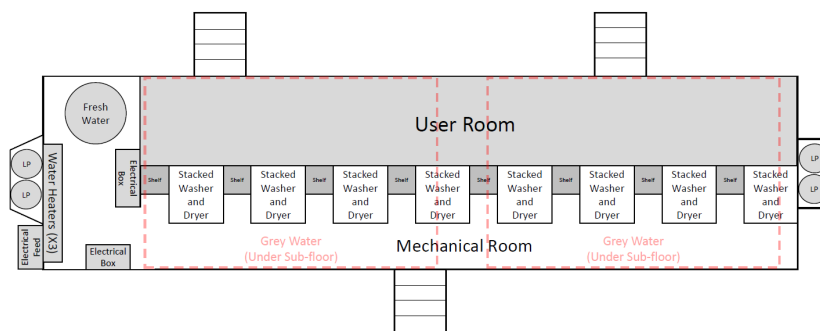

Garden hose, municipal fire hydrant, or water tank hookup

STORAGE

310-gallon fresh water storage

STORAGE

1,340-gallon gray water storage

WATER HEATER

On-demand, propane fired

DIAGRAM