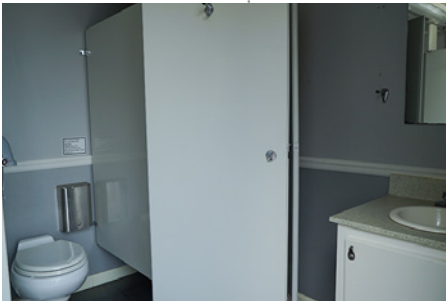

Interior view Women's private stall

Interior view of the Men's side

Sink view of the Women's side

## FEATURES & SPECIFICATIONS

- Two separate sides with flushing toilets
- Heating or air conditioning available
- Lighted vanity with mirrors
- Chrome faucets
- Lighted exterior occupied signs and LED lights