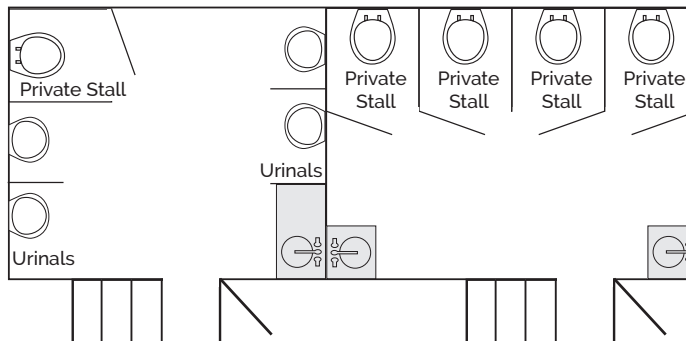

Interior view Women's private stall

Interior view of the Men's side

Sink view of the Women's side

#### BATHROOMS

4 urinals, 1 stall (side A)  
 4 stalls (side B)

DIAGRAM

Connect with us

Columbus, OH | Cincinnati, OH | Louisville, KY | Charleston, WV | Savannah, GA | Yuma, AZ

portakleen.com • Customer Support: 800.972.3800 • info@portakleen.com