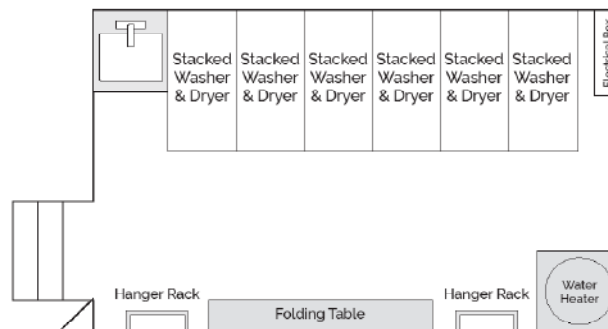

#### UNITS

6 stacked washers and dryers

\* Additional winterization fees dependent on time of year and location

DIAGRAM

Main Trailer: 8-foot x 20-foot

Connect with us

Columbus, OH | Cincinnati, OH | Louisville, KY | Charleston, WV | Savannah, GA | Yuma, AZ  
 portakleen.com • Customer Support: 800.972.3800 • info@portakleen.com