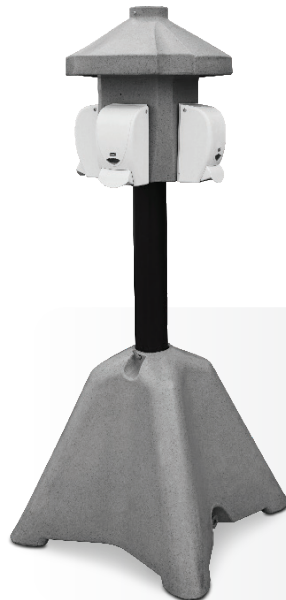

HANDWASH STATION

With running water and foot operated controls, Porta Kleen's Hand Wash Station offers an enhanced level of hygiene anywhere and anytime.

FEATURES

- Running water and soap dispensers
- Foot pedal controls
- Exterior service port eliminates cross contamination
- 20-gallon or 40-gallon tank

HAND SANITIZER STATION

Porta Kleen's freestanding portable Hand Sanitizer Station promotes health and cleanliness at every event and job site.

FEATURES

- Ultra portable stands that provide sanitizer (gel or foam)
- Locking canopy and dispensers protect supplies
- Free-standing
- 4-dispenser or 2-dispenser model