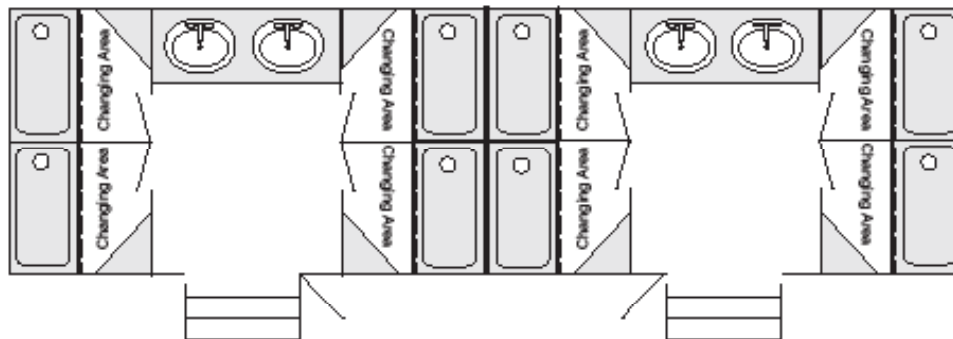

SHOWERS

8 private shower stalls

DIAGRAM

Connect with us

Columbus, OH | Cincinnati, OH | Louisville, KY | Charleston, WV | Savannah, GA | Yuma, AZ
portakleen.com • Customer Support: 800.972.3800 • info@portakleen.com