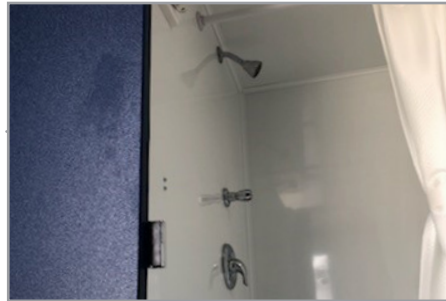

8-STALL FLEX SHOWER TRAILER

Porta Kleen's 8-Stall Flex Shower Trailer offers the same great features as our regular 8-Stall, but with the option of creating the interior layout that is just right for you. With a straight line layout and two interior doors you have the option to create the perfect space for your project. You can separate the trailer into a 2/6, 4/4, or 8 shower configuration to match your unique requirements.

The 8-Stall Flex Shower Trailer on location

Shower interior

Sink and shower stall

FEATURES & SPECIFICATIONS

- Separate entrances for men and women
- Two exterior doors and two interior divider doors offer multiple options for layout
- Four sinks with mirrors
- Fiberglass stalls with non-slip flooring
- Paper towel and soap dispensers
- Skylights, interior and vanity lights, and exterior LED lighting
- Exhaust fans
- Heating and air conditioning
- Propane on-demand hot water heaters