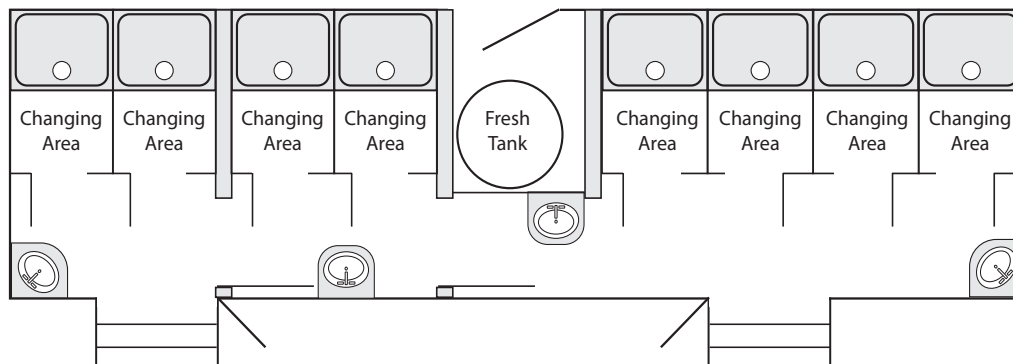

SHOWERS

8 private shower stalls

DIAGRAM

Connect with us

Columbus, OH | Cincinnati, OH | Louisville, KY | Charleston, WV | Savannah, GA | Yuma, AZ
portakleen.com • Customer Support: 800.972.3800 • info@portakleen.com