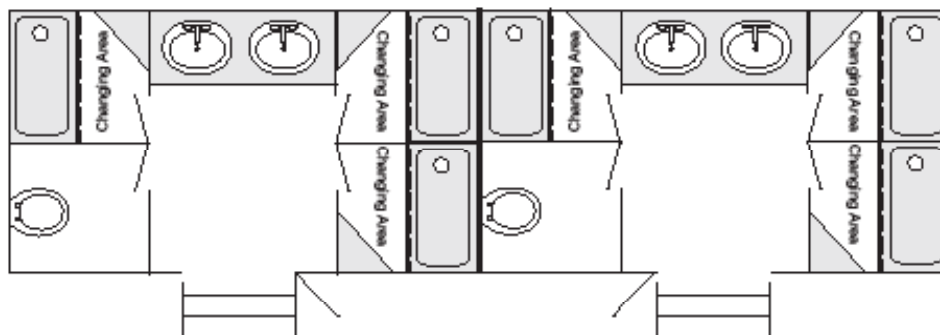

The 6-Stall Shower Trailer on location

View of the two sink vanity

View of one shower and one toilet

FEATURES & SPECIFICATIONS

- Two separate Men's and Women's entrances
- Three shower stalls with private dressing area and one toilet on each side
- Fiberglass stalls with non-skid flooring
- Paper towel and soap dispensers
- Skylights, interior and vanity lights, and LED exterior lighting
- Two sink vanity with electrical outlets on each side
- Heating and air-conditioning
- Propane-fired on-demand tank less water heaters for an endless supply of hot water

WATER SOURCE

Garden hose hookup, municipal fire hydrant, or water tank
 (100-Foot or 150-Foot hose provided)

STORAGE

300-gallon freshwater tank

STORAGE

1,300-gallon gray-water tank

SHOWERS

6 private shower stalls

DIAGRAM

Main Trailer: 8-foot x 32-foot

Connect with us

Columbus, OH | Cincinnati, OH | Louisville, KY | Charleston, WV | Savannah, GA | Yuma, AZ
 portakleen.com • Customer Support: 800.972.3800 • info@portakleen.com